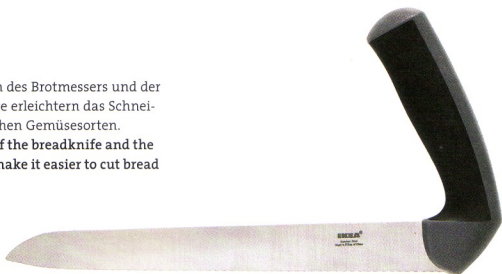

This small and handy coffee machine is suitable for standard coffee pads. It is easy to clean and is operated by means of a large and highly visible button. The WMF 1 has been awarded the Universal Design quality mark.

IKEA

IKEA 365+ Brotmesser

IKEA 365+ Breadknife

Die ergonomische Form des Brotmessers und der Wellenschliff der Klinge erleichtern das Schneiden von Brot oder weichen Gemüsesorten.

The ergonomic shape of the breadknife and the serration of the blade make it easier to cut bread and soft vegetables.

Oxo Good Grips

Obst- und Gemüseschäler

Peeler

Der Obst- und Gemüseschäler besteht aus einer rostfreien Stahlklinge und einem weichen, rutschfesten Griff, der gut in der Hand liegt.

The peeler has a stainless steel blade and a soft, slip-proof handle, which feels good in the hand.